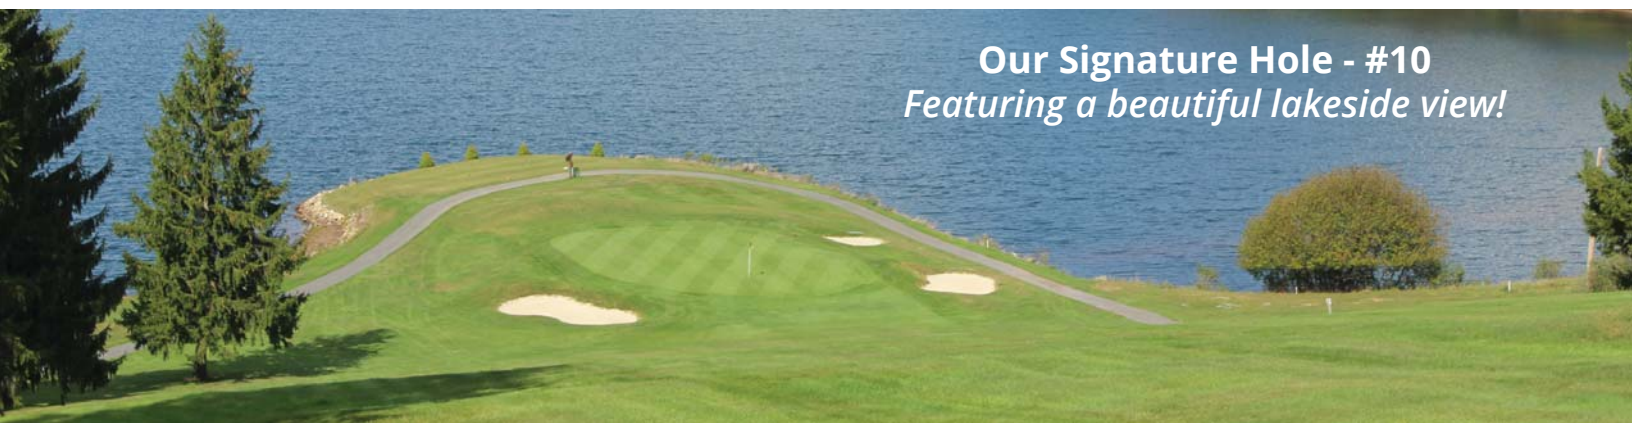

ALPINE LAKE RESORT

Live your dreams

One of the best golf membership values in the tri-state area!

Enjoy gentle breezes with cool, clean, mountain air!

2017 ALPOA GOLF MEMBERSHIP

GOLD

- Unlimited Greens Fees
- 10 Free Guest Rounds
  (not including cart)
- USGA/WVGA Handicap
- Unlimited Driving Range
- Men's or ALLGO League Play
- Exclusive Member Tournaments
- 20% Discount on Apparel
- Alpine Lake Bag Tag
- WVGA VIP Reciprocal Course Exchanges

First-Time Member,
$50 Discount

OR

$50 Discount
For Early Payment
if paid in full by
May 1, 2017

Starting at **$575**
not including cart

SILVER

- 20 Rounds with Cart
- 20% Discount on Apparel
- Exclusive Member Tournaments
- Men's or ALLGO League Play
- Alpine Lake Bag Tag

$500

BRONZE

- 15 Rounds with Cart
- 20% Discount on Apparel
- Exclusive Member Tournaments
- Men's or ALLGO League Play
- Alpine Lake Bag Tag

$375

Our Signature Hole - #10
Featuring a beautiful lakeside view!